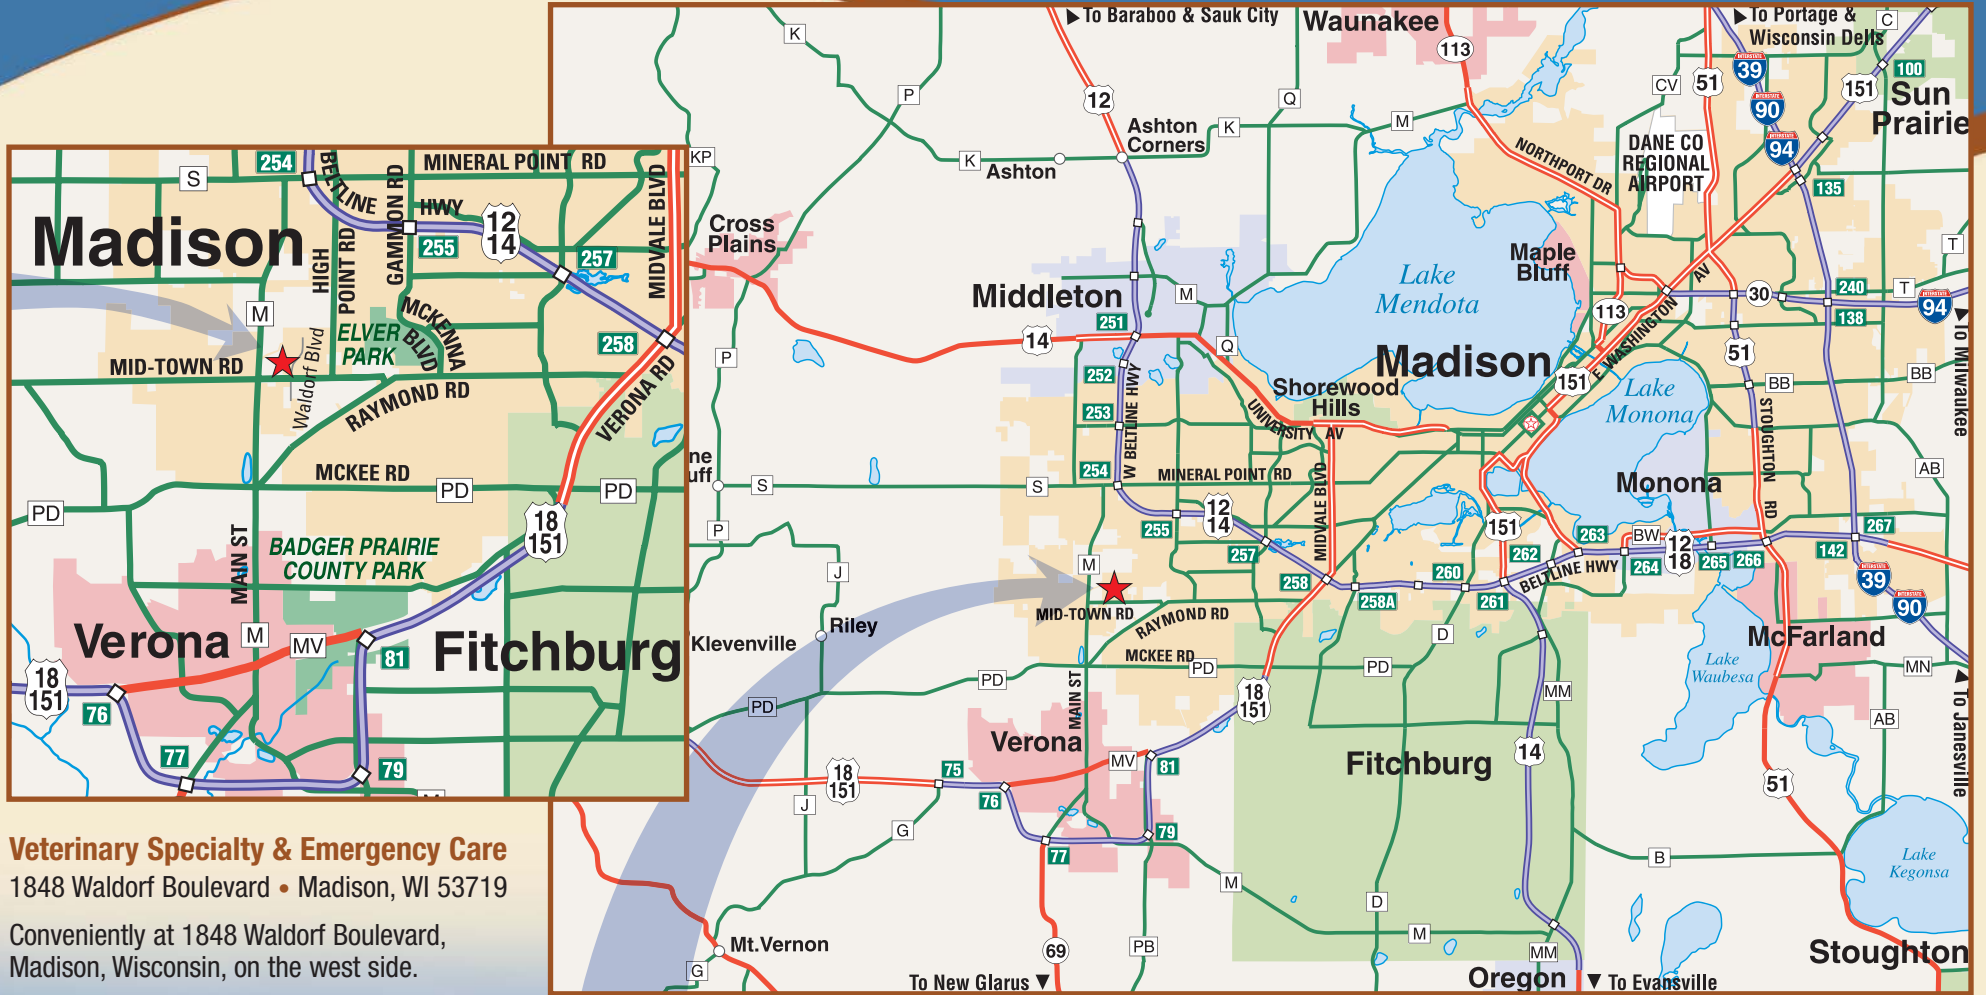

Driving Directions From Hwy 12, Hwy 14 and Hwy 18/151

Hwy 12 South

Start	Hwy 12 south to Madison
Exit Right, Turn Right	Exit 254 (Mineral Point) west to Hwy M
Turn Left	Hwy M south to Mid Town Rd
Turn Left	Mid Town Rd east to Waldorf Blvd
Turn Left	Waldorf Blvd to first drive on left

Hwy 12 West

Start	Hwy 12 West to Madison
Continue	Hwy 12/18 Beltline Hwy
Exit Right, Turn Left	Exit 254 (Mineral Point) west to Hwy M
Turn Left	Hwy M south to Mid Town Rd
Turn Left	Mid Town Rd east to Waldorf Blvd
Turn Left	Waldorf Blvd to first drive on left

I-94 West

Start	I-94 west towards Madison
Exit Left	Exit 240 south onto I-39/I-90 East
Exit Right	Exit 142 west onto Hwy 12/14 (Beltline Hwy)
Exit Right, Turn Left	Exit 254 (Mineral Point) west to Hwy M
Turn Left	Hwy M south to Mid Town Rd
Turn Left	Mid Town Rd east to Waldorf Blvd
Turn Left	Waldorf Blvd to first drive on left

Veterinary Specialty & Emergency Care

RIGHT CARE. RIGHT TIME.

Driving directions to:

Veterinary Specialty & Emergency Care
1848 Waldorf Boulevard
Madison, WI 53719

Open 24 hours
Telephone: (608) 845-0002

Veterinary Specialty & Emergency Care
 1848 Waldorf Boulevard • Madison, WI 53719
 Conveniently at 1848 Waldorf Boulevard,
 Madison, Wisconsin, on the west side.